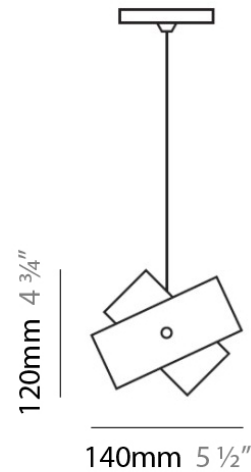

TOURBILLON SUSPENSION

D81104

PROJECT _____

TYPE _____

NOTES _____

QUANTITY _____

DATE _____

GENERAL

Series: Tourbillon

Brand: Panzeri

Division: Design

Mounting Type: Suspension

Mounting Location: Ceiling

Subcategory: Pendant

PHYSICAL

Shape: Abstract

Diameter (mm): 140

Diameter (in): 5 1/2

Height (mm): 120

Height (in): 4 3/4

Max. Overall Height (mm): 2120

Max. Overall Height (in): 83 1/16

Light Distribution: Omnidirectional

Weight (kg): 0.5

Weight (lbs): 1

Diffuser: White & Green Glass

Fixture Finish: NIC

Fixture Material: Metal

ELECTRICAL

Number of Lamps: 1

Lamp Type: LED Retrofit

Lamp Shape: T4

Bulb Included: Bulb Not Included

Total Output Wattage (W): 3

Max. Wattage Per Lamp (W): 3

Lamp Base: G9

Input Voltage (V): 120

LED

OPTICAL

RATINGS AND CERTIFICATIONS

Certified By: CSA Certified to UL and CSA Standards

IP rating: IP20