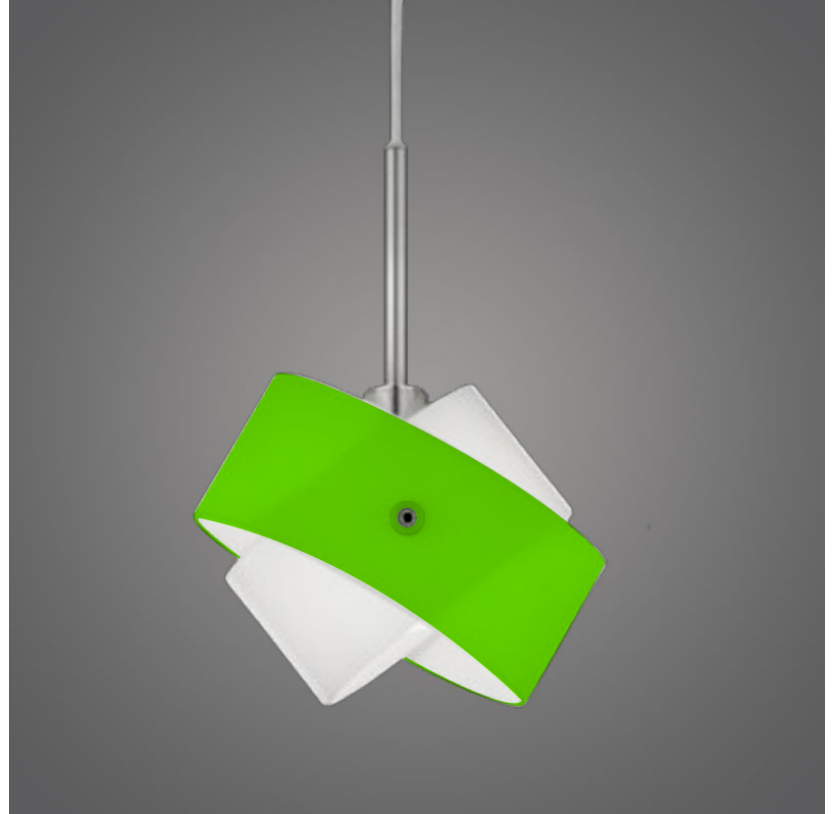

TOURBILLON SUSPENSION

D81104

PROJECT _____

TYPE _____

NOTES _____

QUANTITY _____

DATE _____

GENERAL

Series: Tourbillon

Brand: Panzeri

Division: Design

Mounting Type: Suspension

Mounting Location: Ceiling

Subcategory: Pendant

PHYSICAL

Shape: Abstract

Diameter (mm): 140

Diameter (in): 5 1/2

Height (mm): 120

Height (in): 4 3/4

Max. Overall Height (mm): 2120

Max. Overall Height (in): 83 1/16

Light Distribution: Omnidirectional

Weight (kg): 0.5

Weight (lbs): 1

Diffuser: White & Green Glass

Fixture Finish: NIC

Fixture Material: Metal

ELECTRICAL

Number of Lamps: 1

Lamp Type: LED Retrofit

Lamp Shape: T4

Bulb Included: Bulb Not Included

Total Output Wattage (W): 3

Max. Wattage Per Lamp (W): 3

Lamp Base: G9

Input Voltage (V): 120

LED

OPTICAL

RATINGS AND CERTIFICATIONS

Certified By: CSA Certified to UL and CSA Standards

IP rating: IP20